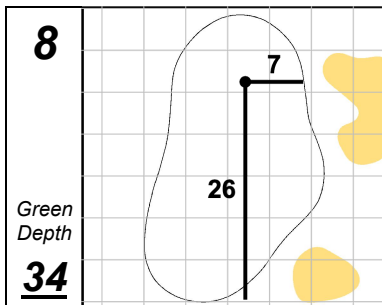

Barracuda Championship

Tahoe Mt. Club (Old Greenwood)